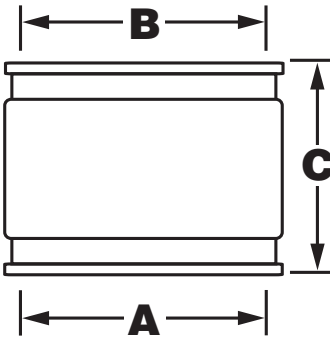

High Quality Neoprene Flexible Couplings

Transitions all types of DWV plastic, cooper, steel, cast iron

Steel Pipe, Schedule 40, Copper Pipe, Lead Pipe, Plastic Pipe

- ABS/PVC, DWV (Schedule 40)
- ABS/PVC, Schedule 30 (Thin Wall)
- ABS/PVC, Styrene, sewer and drain ASTM 2729
- PVC Sewer and ASTM 3034 and SDR35
- PVC Sewer and ASTM 3033 and SDR41

Cast Iron Soil Pipe

- Extra Heavy Soil (XH)
- Service Weight (SW)
- No Hub (NH)

Complies with:

- ASTM C1173-2002
- CSA B602-2005
- IAPMO 0362

- 300 series stainless steel clamps
- Flexibility - Sleeve is manufactured of molded natural and synthetic rubber
- Made in the US

PART NUMBER	SIZE	A		B		C	
		in.	mm	in.	mm	in.	mm
US5622	2"	2.41	61	2.41	61	3.45	88
US5633	3"	3.46	88	3.46	88	3.98	101
US5644	4"	4.58	116	4.58	116	4.02	102
US5666	6"	6.60	168	6.60	168	5.74	146
US5688	8"	8.64	219	8.64	219	6.04	153
561010	10"	10.63	270	10.63	270	5.89	150
561212	12"	12.52	318	12.52	318	6.32	161
561515L	15" x 11"	15.44	392	15.44	392	11.40	280
561515S	15" x 6-1/2"	15.44	392	15.44	392	10.00	254
561818L	18" x 11"	19.00	483	19.00	483	11.40	
561818S	18" x 6-1/2"	19.00	483	19.00	483	9.89	251