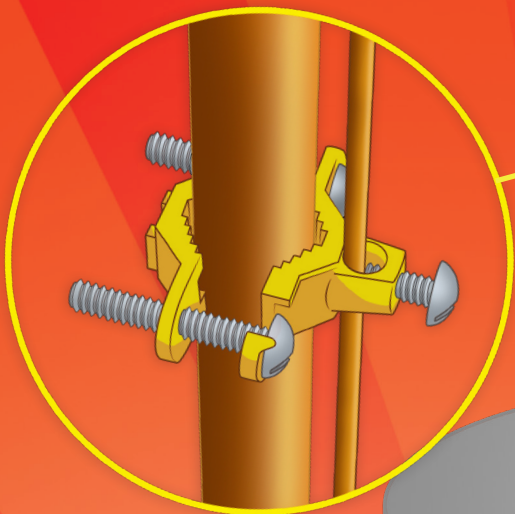

## WATER HEATER GROUNDING / BONDING WIRE KITS

Fits 3/4" - 1" pipe

PART #	CONNECTION
1050	Water Heater Grounding Kit 12"
1052	Water Heater Grounding Kit 24"

#### GROUNDING ADAPTER

- Bronze clamp
- Fits 3/4" - 1" pipe
- 2 strand ground wire max
- 10 per bag

#### BARE COPPER GROUNDING WIRE

- 6 gauge
- 250 foot spool