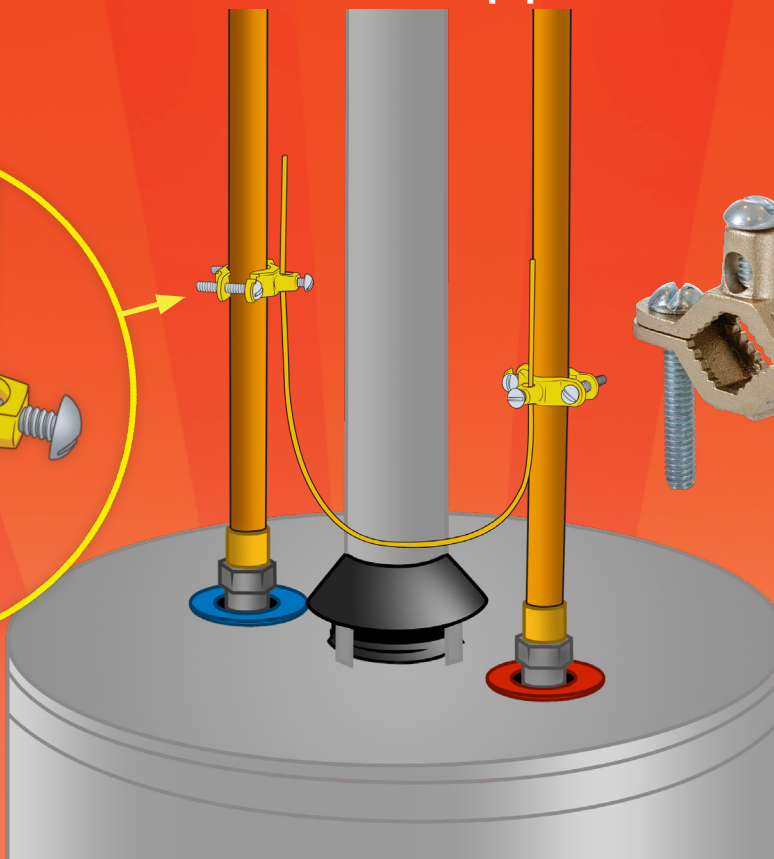

## WATER HEATER GROUNDING / BONDING WIRE KITS

Fits 3/4" - 1" pipe

PART #	CONNECTION
1050	Water Heater Grounding Kit 12"
1052	Water Heater Grounding Kit 24"

#### GROUNDING ADAPTER

- Bronze clamp
- Fits 3/4" - 1" pipe
- 2 strand ground wire max
- 10 per bag

#### BARE COPPER GROUNDING WIRE

- 6 gauge
- 250 foot spool