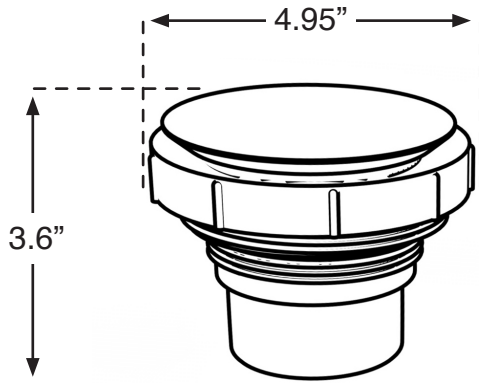

#62304

Threaded for 3" or 4" female pipe fittings

#62306

Threaded for 6" female pipe fittings

- Automatic pop-up releases sewage overflow outside the house.
- Prevents thousands of dollars in property damages.
- Eliminates health hazards associated with sewage overflow.
- Vandal and tamper resistant center.
- Threaded unit can be used with PVC or ABS.
- For cast iron pipe, use standard no hub coupling.