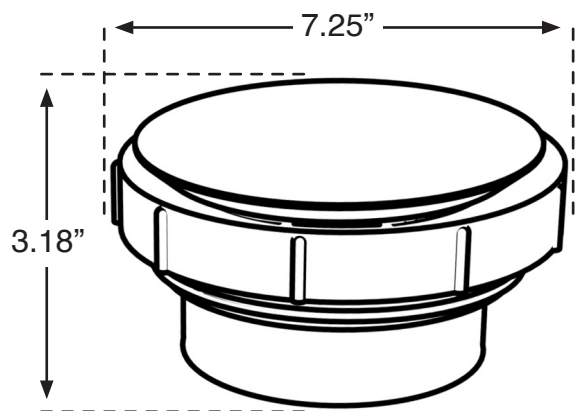

#62304

Threaded for 3" or 4" female pipe fittings

#62306

Threaded for 6" female pipe fittings

- Automatic pop-up releases sewage overflow outside the house.
- Prevents thousands of dollars in property damages.
- Eliminates health hazards associated with sewage overflow.
- Vandal and tamper resistant center.
- Threaded unit can be used with PVC or ABS.
- For cast iron pipe, use standard no hub coupling.