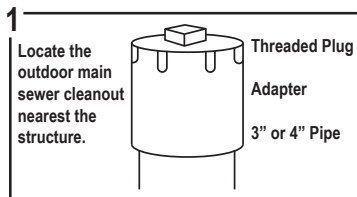

#62304

Threaded for 3" or 4" female pipe fittings

#62306

Threaded for 6" female pipe fittings

- Automatic pop-up releases sewage overflow outside the house.
- Prevents thousands of dollars in property damages.
- Eliminates health hazards associated with sewage overflow.
- Vandal and tamper resistant center.
- Threaded unit can be used with PVC or ABS.
- For cast iron pipe, use standard no hub coupling.