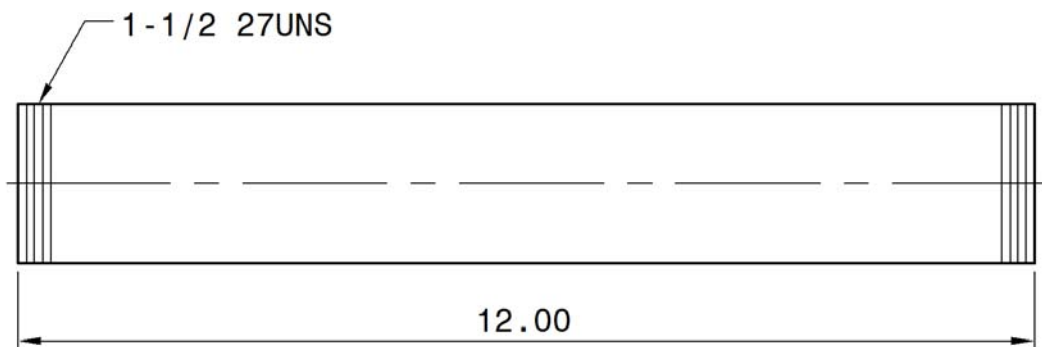

- 1-1/2" x 12" Stainless steel threaded both end extension tube

SPECIFICATION

- 1-1/2" stainless steel (304) tube
- 1-1/2 - 27UNS thread both end

PRODUCT STANDARD

- ANSI/ASME A112.18.2 (UPC certified)

DIMENSIONS (inch)