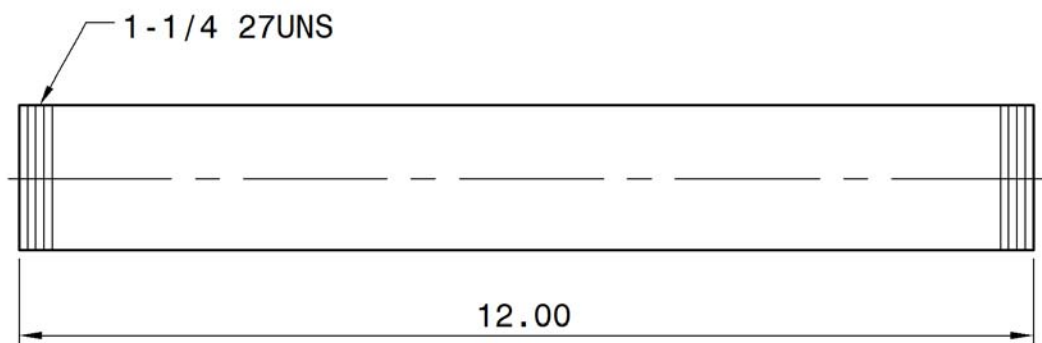

- 1-1/4" x 12" Stainless steel threaded both end extension tube

SPECIFICATION

- 1-1/4" stainless steel (304) tube
- 1-1/4 27UNS threaded both end

PRODUCT STANDARD

- ANSI/ASME A112.18.2 (UPC certified)

DIMENSIONS (inch)