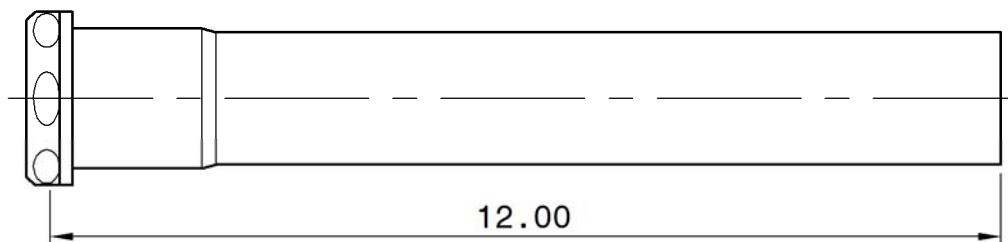

PASCO SPECIALTY & MFG., INC.

Specifications

MODEL NO.

37418

DESCRIPTION

- 1-1/2" x 12" Stainless steel slip joint extension tube

SPECIFICATION

- 1-1/2" stainless steel (304) tube
- Brass slip joint nut, chrome plated
- EPDM rubber gasket

PRODUCT STANDARD

- ANSI/ASME A112.18.2 (UPC certified)

DIMENSIONS (inch)

PASCO Specialty & Mfg., Inc.
11156 Wright Road
Lynwood, CA 90262

pascospecialty.com

7529 Perryman Court Unit 1
Curtis Bay, MD 21226