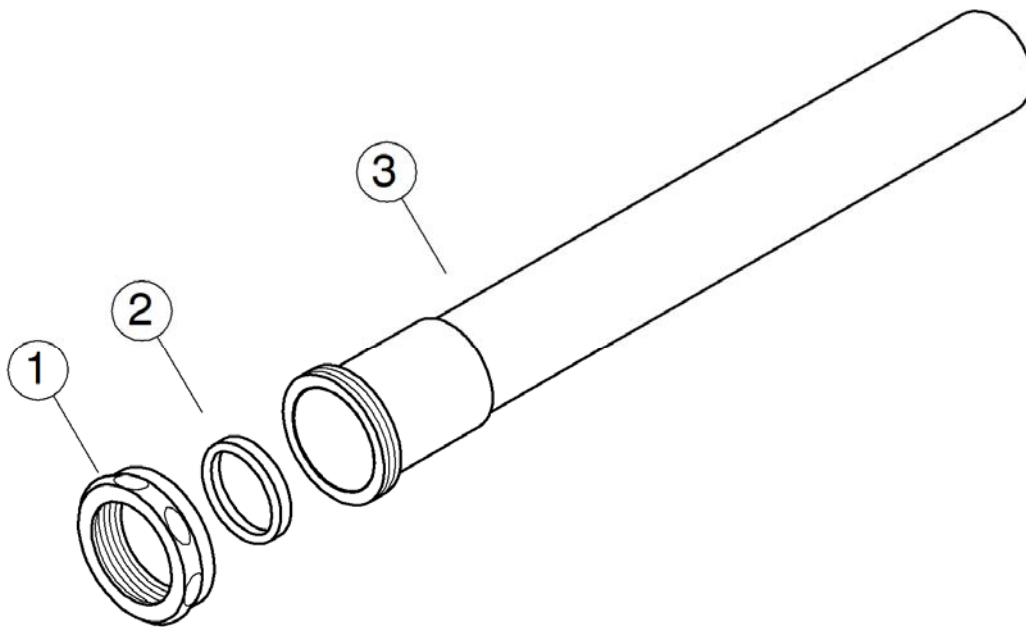

PASCO SPECIALTY & MFG., INC.

MODEL NO. **37418**

PRODUCT NAME 1-1/2" x 12" Stainless steel slip joint extension tube

ITEM	PART NO.	PART NAME	Q'TY	REMARK
1		Brass slip joint nut, chrome plated	1	
2		EPDM rubber gasket	1	
3		Stainless 304 extension tube 1-1/2" x 12"	1	

- 1-1/2" x 12" Stainless steel slip joint extension tube

SPECIFICATION

- 1-1/2" stainless steel (304) tube
- Brass slip joint nut, chrome plated
- EPDM rubber gasket

PRODUCT STANDARD

- ANSI/ASME A112.18.2 (UPC certified)