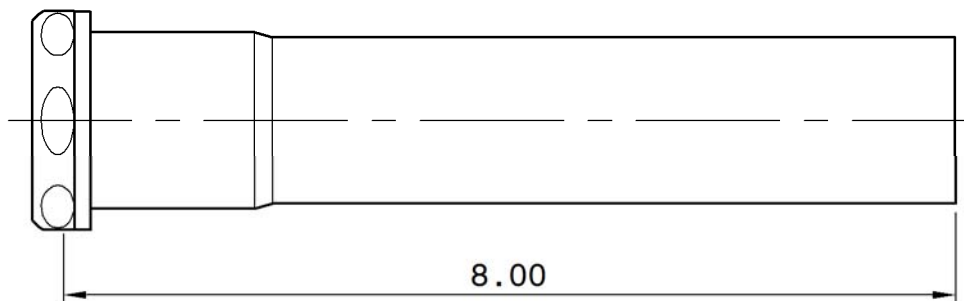

PASCO SPECIALTY & MFG., INC.

Specifications

MODEL NO.

37416

DESCRIPTION

- 1-1/2" x 8" Stainless steel slip joint extension tube

SPECIFICATION

- 1-1/2" stainless steel (304) tube
- Brass slip joint nut, chrome plated
- EPDM rubber gasket

PRODUCT STANDARD

- ANSI/ASME A112.18.2 (UPC certified)

DIMENSIONS (inch)

PASCO Specialty & Mfg., Inc.
11156 Wright Road
Lynwood, CA 90262

pascospecialty.com

7529 Perryman Court Unit 1
Curtis Bay, MD 21226