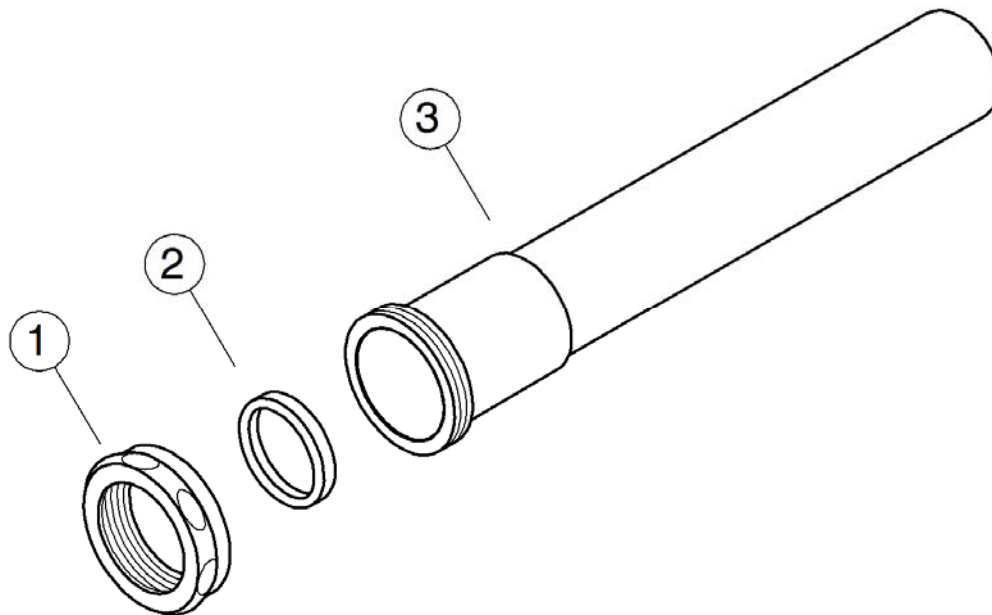

PASCO SPECIALTY & MFG., INC.

**MODEL NO.**                **37416**

**PRODUCT NAME**        1-1/2" x 8" Stainless steel slip joint extension tube

ITEM	PART NO.	PART NAME	Q'TY	REMARK
1		Brass slip joint nut, chrome plated	1	
2		EPDM rubber gasket	1	
3		Stainless 304 extension tube 1-1/2" x 8"	1	

### DESCRIPTION

- 1-1/2" x 8" Stainless steel slip joint extension tube

### SPECIFICATION

- 1-1/2" stainless steel ( 304 ) tube
- Brass slip joint nut, chrome plated
- EPDM rubber gasket