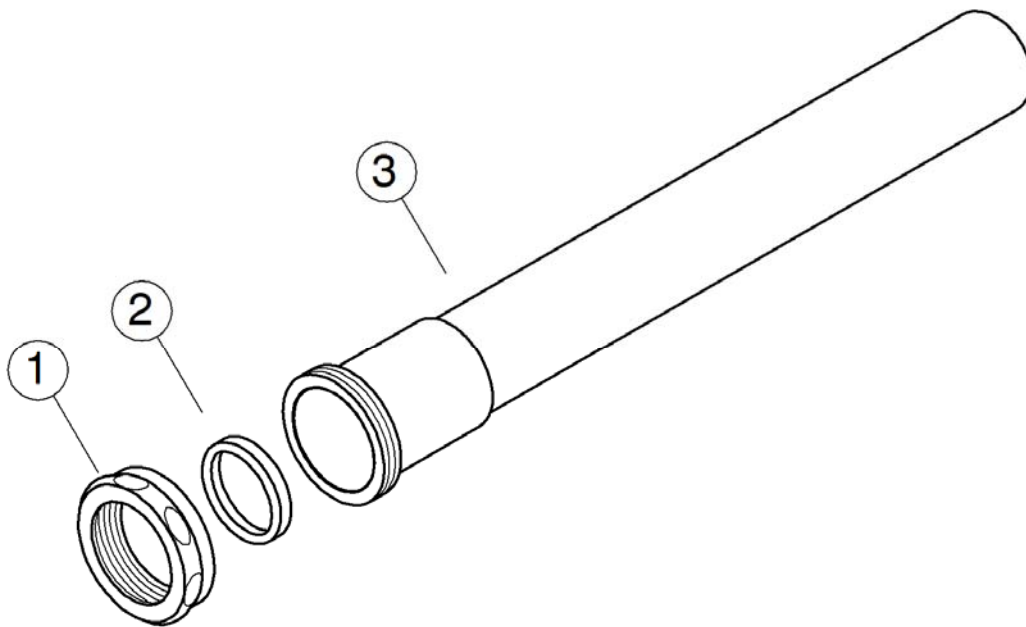

PASCO SPECIALTY & MFG., INC.

MODEL NO. **37408**

PRODUCT NAME 1-1/4" x 12" Stainless steel slip joint extension tube

ITEM	PART NO.	PART NAME	Q'TY	REMARK
1		Brass slip joint nut, chrome plated	1	
2		EPDM rubber gasket	1	
3		Stainless 304 extension tube 1-1/4" x 12"	1	

- 1-1/4" x 12" Stainless steel slip joint extension tube

SPECIFICATION

- 1-1/4" stainless steel (304) tube
- Brass slip joint nut, chrome plated
- EPDM rubber gasket

PRODUCT STANDARD

- ANSI/ASME A112.18.2 (UPC certified)