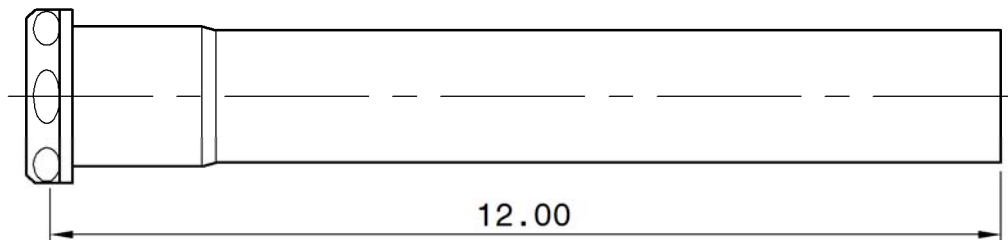

PASCO SPECIALTY & MFG., INC.

Specifications

MODEL NO.

37408

DESCRIPTION

- 1-1/4" x 12" Stainless steel slip joint extension tube

SPECIFICATION

- 1-1/4" stainless steel (304) tube
- Brass slip joint nut, chrome plated
- EPDM rubber gasket

PRODUCT STANDARD

- ANSI/ASME A112.18.2 (UPC certified)

DIMENSIONS (inch)

PASCO Specialty & Mfg., Inc.
11156 Wright Road
Lynwood, CA 90262

pascospecialty.com

7529 Perryman Court Unit 1
Curtis Bay, MD 21226