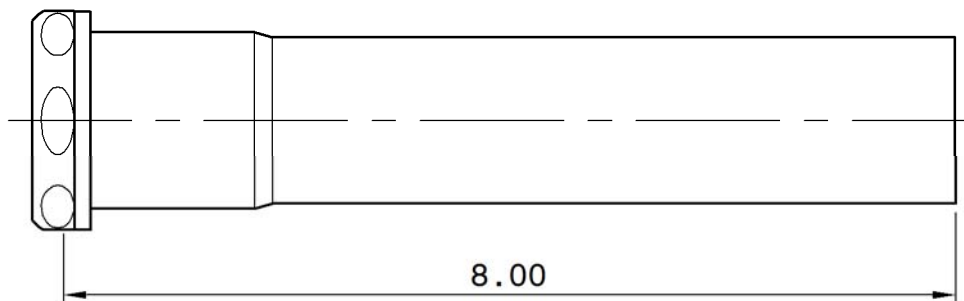

PASCO SPECIALTY & MFG., INC.

Specifications

MODEL NO.

37406

DESCRIPTION

- 1-1/4" x 8" Stainless steel slip joint extension tube

SPECIFICATION

- 1-1/4" stainless steel (304) tube
- Brass slip joint nut, chrome plated
- EPDM rubber gasket

PRODUCT STANDARD

- ANSI/ASME A112.18.2 (UPC certified)

DIMENSIONS (inch)

PASCO Specialty & Mfg., Inc.
11156 Wright Road
Lynwood, CA 90262

pascospecialty.com

7529 Perryman Court Unit 1
Curtis Bay, MD 21226