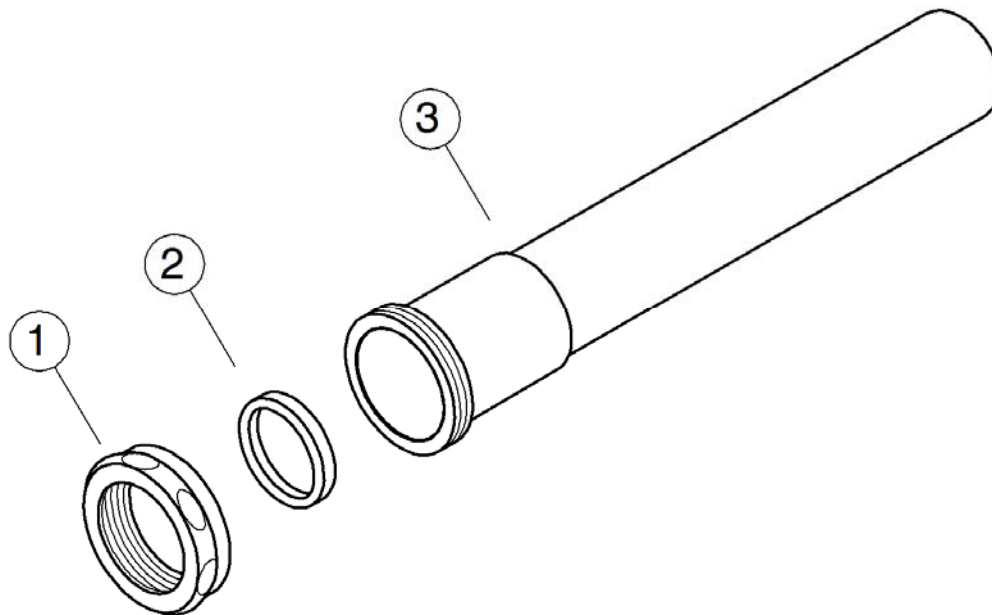

PASCO SPECIALTY & MFG., INC.

**MODEL NO.** 37406

**PRODUCT NAME** 1-1/4" x 8" Stainless steel slip joint extension tube

ITEM	PART NO.	PART NAME	Q'TY	REMARK
1		Brass slip joint nut, chrome plated	1	
2		EPDM rubber gasket	1	
3		Stainless 304 extension tube 1-1/4" x 8"	1	

### DESCRIPTION

- 1-1/4" x 8" Stainless steel slip joint extension tube

### SPECIFICATION

- 1-1/4" stainless steel ( 304 ) tube
- Brass slip joint nut, chrome plated
- EPDM rubber gasket