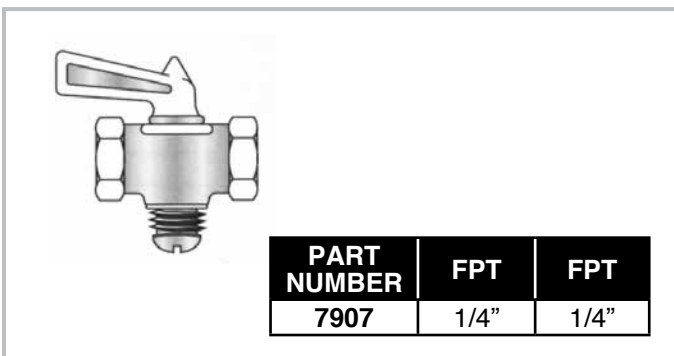

Spring Bottom Brass Shut-Off Valves

Small Diameters - Rated 30 PSIG

Features:

- Instantaneous On/Off operation
- Forged brass body
- 360° rotation standard for water
- Oil and air systems
- 40° to 250°F
- Highest quality valve of its kind

Female x Male Pipe

Male x Male Pipe

Female x Female Pipe

Drain Valve - 30 PSI

T-Handle Drain Valve

Do not use with liquified petroleum, natural gas, oxygen or similar explosive or combustible mediums.