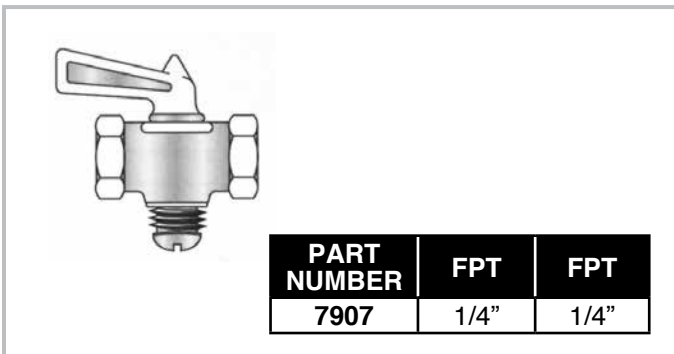

Spring Bottom Brass Shut-Off Valves

Small Diameters - Rated 30 PSIG

Features:

- Instantaneous On/Off operation
- Forged brass body
- 360° rotation standard for water
- Oil and air systems
- 40° to 250°F
- Highest quality valve of its kind

Female x Male Pipe

Male x Male Pipe

Female x Female Pipe

Drain Valve - 30 PSI

T-Handle Drain Valve

Do not use with liquified petroleum, natural gas, oxygen or similar explosive or combustible mediums.