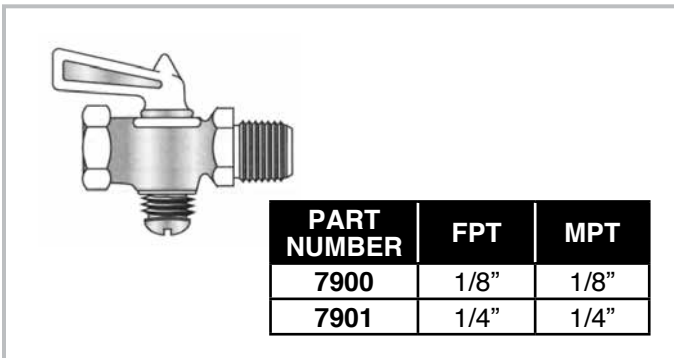

Spring Bottom Brass Shut-Off Valves

Small Diameters - Rated 30 PSIG

Features:

- Instantaneous On/Off operation
- Forged brass body
- 360° rotation standard for water
- Oil and air systems
- 40° to 250°F
- Highest quality valve of its kind

Female x Male Pipe

Male x Male Pipe

Female x Female Pipe

Drain Valve - 30 PSI

T-Handle Drain Valve

Do not use with liquified petroleum, natural gas, oxygen or similar explosive or combustible mediums.