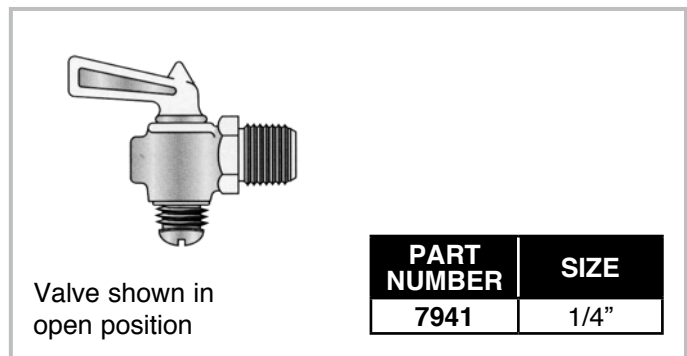

Spring Bottom Brass Shut-Off Valves

Small Diameters - Rated 30 PSIG

Features:

- Instantaneous On/Off operation
- Forged brass body
- 360° rotation standard for water
- Oil and air systems
- 40° to 250°F
- Highest quality valve of its kind

Female x Male Pipe

Male x Male Pipe

Female x Female Pipe

Drain Valve - 30 PSI

T-Handle Drain Valve

Do not use with liquified petroleum, natural gas, oxygen or similar explosive or combustible mediums.