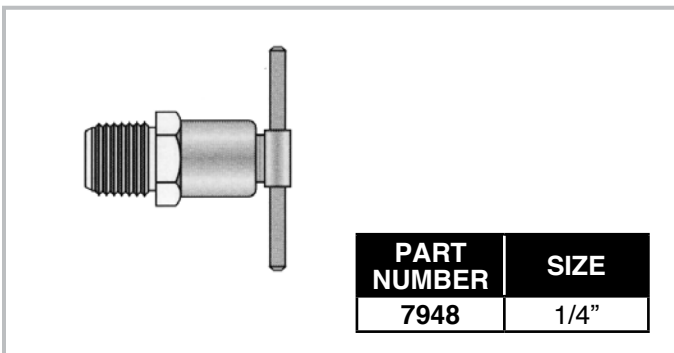

Spring Bottom Brass Shut-Off Valves

Small Diameters - Rated 30 PSIG

Features:

- Instantaneous On/Off operation
- Forged brass body
- 360° rotation standard for water
- Oil and air systems
- 40° to 250°F
- Highest quality valve of its kind

Female x Male Pipe

Male x Male Pipe

Female x Female Pipe

Drain Valve - 30 PSI

T-Handle Drain Valve

Do not use with liquified petroleum, natural gas, oxygen or similar explosive or combustible mediums.