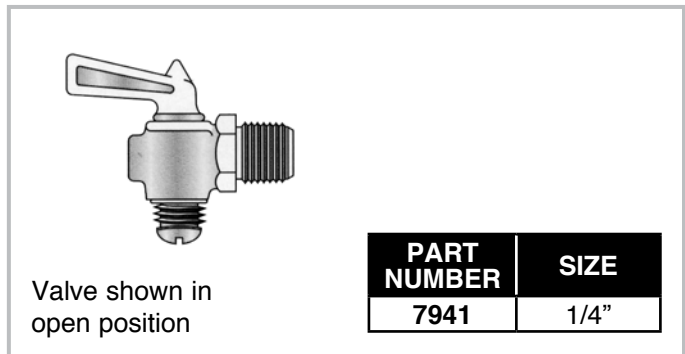

Spring Bottom Brass Shut-Off Valves

Small Diameters - Rated 30 PSIG

Features:

- Instantaneous On/Off operation
- Forged brass body
- 360° rotation standard for water
- Oil and air systems
- 40° to 250°F
- Highest quality valve of its kind

Female x Male Pipe

Male x Male Pipe

Female x Female Pipe

Drain Valve - 30 PSI

T-Handle Drain Valve

Do not use with liquified petroleum, natural gas, oxygen or similar explosive or combustible mediums.