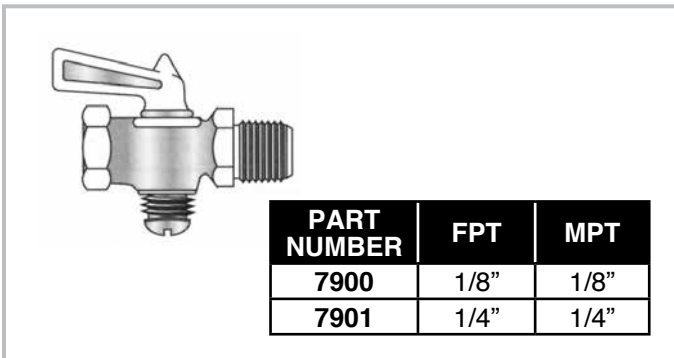

Spring Bottom Brass Shut-Off Valves

Small Diameters - Rated 30 PSIG

Features:

- Instantaneous On/Off operation
- Forged brass body
- 360° rotation standard for water
- Oil and air systems
- 40° to 250°F
- Highest quality valve of its kind

Female x Male Pipe

Male x Male Pipe

Female x Female Pipe

Drain Valve - 30 PSI

T-Handle Drain Valve

Do not use with liquified petroleum, natural gas, oxygen or similar explosive or combustible mediums.