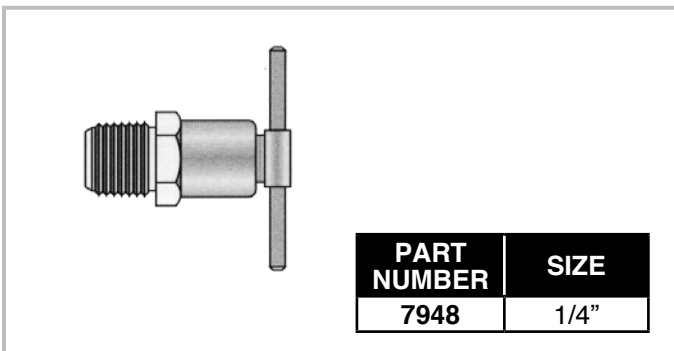

Spring Bottom Brass Shut-Off Valves

Small Diameters - Rated 30 PSIG

Features:

- Instantaneous On/Off operation
- Forged brass body
- 360° rotation standard for water
- Oil and air systems
- 40° to 250°F
- Highest quality valve of its kind

Female x Male Pipe

Male x Male Pipe

Female x Female Pipe

Drain Valve - 30 PSI

T-Handle Drain Valve

Do not use with liquified petroleum, natural gas, oxygen or similar explosive or combustible mediums.