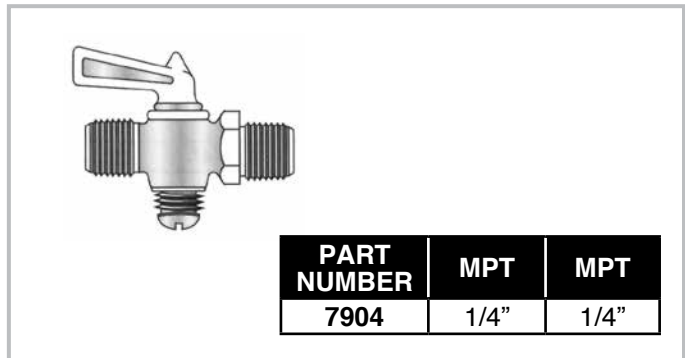

Spring Bottom Brass Shut-Off Valves

Small Diameters - Rated 30 PSIG

Features:

- Instantaneous On/Off operation
- Forged brass body
- 360° rotation standard for water
- Oil and air systems
- 40° to 250°F
- Highest quality valve of its kind

Female x Male Pipe

Male x Male Pipe

Female x Female Pipe

Drain Valve - 30 PSI

T-Handle Drain Valve

Do not use with liquified petroleum, natural gas, oxygen or similar explosive or combustible mediums.