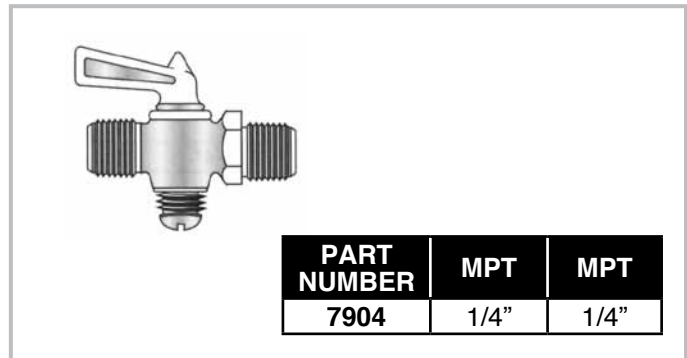

Spring Bottom Brass Shut-Off Valves

Small Diameters - Rated 30 PSIG

Features:

- Instantaneous On/Off operation
- Forged brass body
- 360° rotation standard for water
- Oil and air systems
- 40° to 250°F
- Highest quality valve of its kind

Female x Male Pipe

Male x Male Pipe

Female x Female Pipe

Drain Valve - 30 PSI

T-Handle Drain Valve

Do not use with liquified petroleum, natural gas, oxygen or similar explosive or combustible mediums.