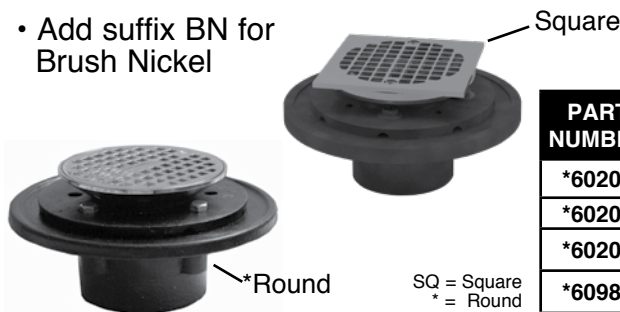

Shower & Floor Drain

- Add suffix BN for Brush Nickel

Adjustable strainer
4-3/16" Heavy chrome plated brass strainer with brass spud

SQ = Square
* = Round

PART NUMBER	PART NUMBER	DRAIN CONNECTION	TOP FLANGE DIAMETER	BOTTOM FLANGE DIAMETER
*60201	60201SQ	2" INSIDE CAULK	5"	7"
*60203	60203SQ	2" IPS		
*60205	60205SQ	2" NO-HUB		
*60981	60981SQ	4-3/16" Threaded chrome plated brass strainer only