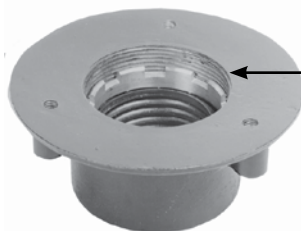

2" Quick Connect Shower Drain

Protected with TechCoat finish

Quick Clamping Gasket And Collar For Ceramic Tile Showers

Clamping collar securely attaches drain to drain line

Speeds installation

Extra heavy (.050) strainer

PART NUMBER	TOP FLANGE DIAMETER	BOTTOM FLANGE DIAMETER
7990	5-1/2"	7"

"Quick Test" Shower Drain

For Ceramic Tile Showers
Threaded for test nipple
Extra heavy (.050) strainer

Protected with TechCoat finish

PART NUMBER	DRAIN CONNECTION
8006	2" IPS
8007	1-1/2" IPS
8008	2" CAULK
8011	2" CAULK w/Gasket
8012	2" NO-HUB

PART NUMBER	DESCRIPTION
8009	QUICK CAULK RUBBER GASKET ONLY

2" Quick Set Shower Drain

Internal locknut & gasket

Protected with TechCoat finish

For Ceramic Tile Showers
Internal locknut and gasket for 2" DWV
Extra heavy (.050) strainer

PART NUMBER	TOP FLANGE DIAMETER	BOTTOM FLANGE DIAMETER
8014	5-1/2"	5-1/2"

Shower & Floor Drain