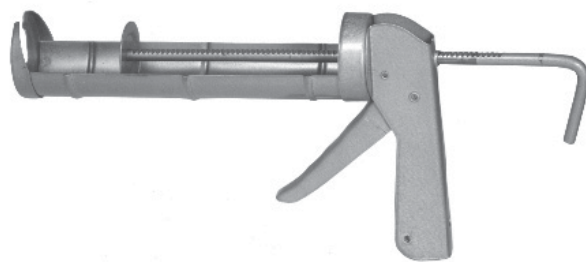

Need Help With Your Install?

PASCO has just the right tools to make your job easier!

“Big Red” Tape Measure

- Unbreakable Cicolac case
- Power return
- Belt clip
- Yellow tape
- Now Showing Fractions on tape

PART NUMBER	SIZES
3945	1" x 25'

Cellulose Sponges

- Excellent for drying and cleaning up
- For cleaning up tanks, lavatories, shower liners and leaking traps
- Yellow color

PART NUMBER	SIZES
5184	6" X 4-1/4" X 1-11/16"
5185	7-1/2" X 4-1/2" X 2-1/16"

Torpedo Level

- Magnet and grooved
- Sturdy die cast
- Colored liquid in vials

PART NUMBER
4472

Disposable Shoe Covers

- Non-skid sole
- Disposable
- 10 per pack

PART NUMBER
949

“Drop In” Half Barrel Type Caulking Gun