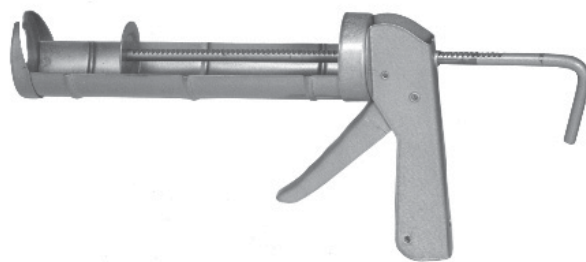

Need Help With Your Install?

PASCO has just the right tools to make your job easier!

“Big Red” Tape Measure

- Unbreakable Cicolac case
- Power return
- Belt clip
- Yellow tape
- Now Showing Fractions on tape

PART NUMBER	SIZES
3945	1" x 25'

CELLULOSE SPONGES

- Excellent for drying and cleaning up
- For cleaning up tanks, lavatories, shower liners and leaking traps
- Yellow color

PART NUMBER	SIZES
5184	6" X 4-1/4" X 1-11/16"
5185	7-1/2" X 4-1/2" X 2-1/16"

Torpedo Level

- Magnet and grooved
- Sturdy die cast
- Colored liquid in vials

PART NUMBER
4472

Disposable Shoe Covers

- Non-skid sole
- Disposable
- 10 per pack

PART NUMBER
949

“DROP IN” HALF BARREL TYPE CAULKING GUN