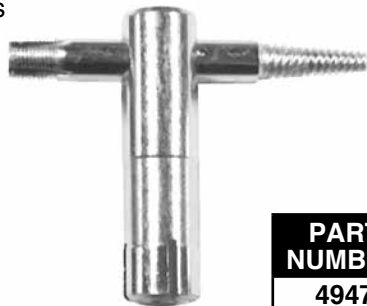

Manual Air & Condensate Vents

- 1/8" threads
- Nickle plated brass
- Qty pack 25

PART NUMBER	DESCRIPTION
605	Standard coin/key combo
605LK	Standard LESS key
606	Key ONLY

3 in 1 Radiator Air Vent Wrench

- Inserts
- Extracts
- Renews threads

Radiator Valve Handles

Radiator Spud Wrench for 1/2" - 2" Spuds

Inspection Mirror - Telescoping

- Fully adjustable
- 1-1/2" Diameter mirror
- Individual display card