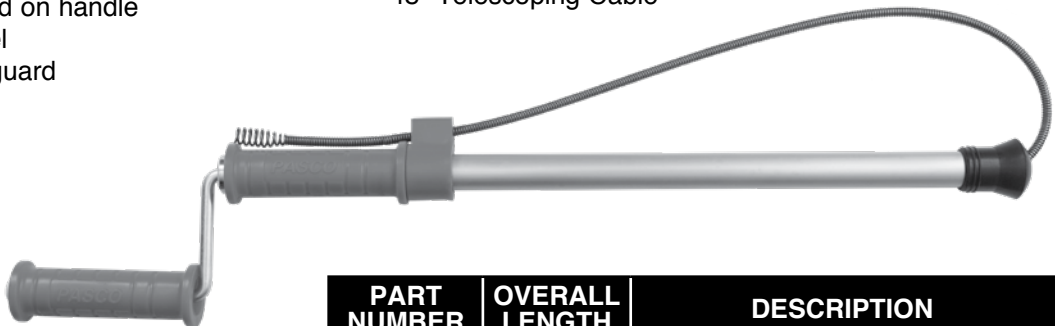

Closet & Urinal Augers

Regular Head

- Professional plumber style
- Cable hold clip molded on handle
- Tempered spring steel
- Vinyl grips and bowl guard

6' model has telescoping cable feature:
press button on shaft and pull cable out

PART NUMBER	OVERALL LENGTH	DESCRIPTION
PS-3CA	3'	3/4" Guide Tube
PS-6CA	6'	1-1/8" Heavy Duty Guide Tube

Drop Head

- Professional plumber style
- Cable hold clip molded on handle
- Tempered spring steel
- Vinyl grips and bowl guard

6' model has telescoping cable feature:
press button on shaft and pull cable out

PART NUMBER	OVERALL LENGTH	DESCRIPTION
PS-3CADH	3'	3/4" Guide Tube
PS-6CADH	6'	1-1/8" Heavy Duty Guide Tube

Urinal - Regular Head

- Professional plumber style
- Cable hold clip molded on handle
- Tempered spring steel
- Vinyl grips and bowl guard

48" Telescoping Cable

PART NUMBER	OVERALL LENGTH	DESCRIPTION
PS-4TUA	48"	1-1/8" Heavy Duty Guide Tube