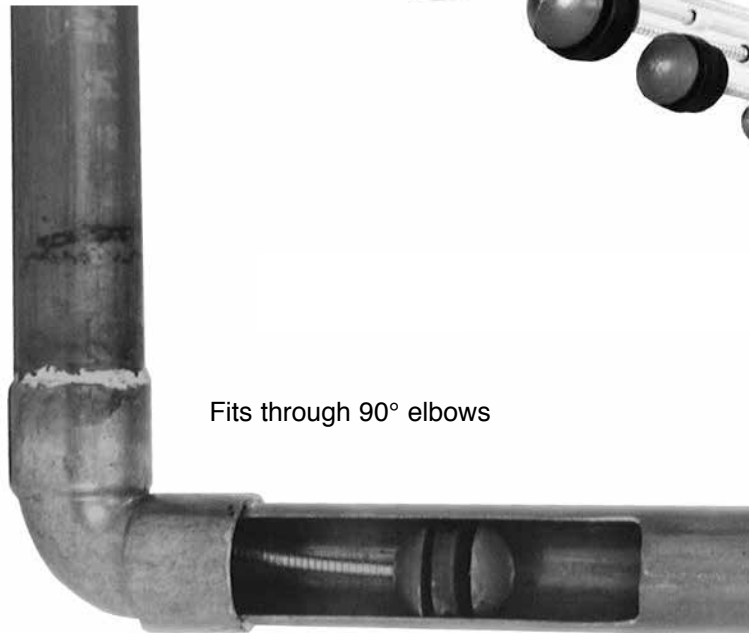

Quick Sweat

**Plumber
Designed!**

Patent Number 5,819,804

- Flexible 24" steel cables will slide through elbows and are interchangeable with the handle to fit different size copper.
- Durable polypropylene handle will fit 1/2" thru 2" cables.
- Long lasting elastomeric plug
- Eliminates "bread" and outperforms all the rest.

Fits through 90° elbows

PART NUMBER	SIZE
51500	Tool including: Handle & 1-each 1/2", 3/4", 1" cables
51050	1/2" Complete tool
51075	3/4" Complete tool
51100	1" Complete tool
51125	1-1/4" Complete tool
51150	1-1/2" Complete tool
51200	2" Complete tool
51040	Handle ONLY
51012	1/2" Cable ONLY
51034	3/4" Cable ONLY
51010	1" Cable ONLY
51114	1-1/4" Cable ONLY
51115	1-1/2" Cable ONLY
51120	2" Cable ONLY