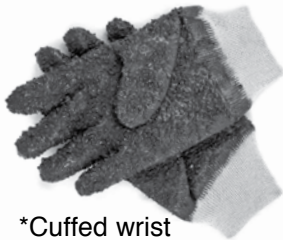

Jersey Gloves

Cold weather favorite!

- Knit wrist in seal brown
- 9 oz. fabric
- 100% Cotton or Blend

New!

PART NUMBER	SIZE
403	Large

Cotton Gloves

- 8 oz. cotton glove
- Knit wrist
- Large size only

PART NUMBER
641

Stallion Gloves

Best selling work glove in the industry

- Split leather palm glove
- Clute cut with 100% cotton fabric back
- Large size only

PART NUMBER
1290

Double Palm Gloves

- Wears especially well in uses such as handling a drain cleaning cable
- Large size only

PART NUMBER
5231-DP

Drain Snake Glove

Preferred by Plumbers

- PVC/NBR blend coating with PVC chips for non slip
- Chemical Resistant

*Cuffed wrist

*Mid-forearm length

PART NUMBER	DESCRIPTION	PACK QTY
GL4100	Cuffed Wrist	1
GL4112	Mid-forearm length	1

Reversible Plastic Dot Gloves

- 8 oz. cotton glove
- Knit wrist
- Use twice
- Large size only

PART NUMBER
5500