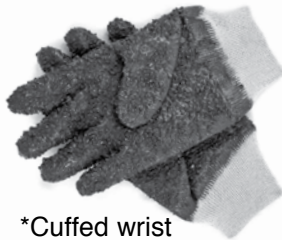

Jersey Gloves

Cold weather favorite!

- Knit wrist in seal brown
- 9 oz. fabric
- 100% Cotton or Blend

New!

PART NUMBER	SIZE
403	Large

Cotton Gloves

- 8 oz. cotton glove
- Knit wrist
- Large size only

PART NUMBER
641

Stallion Gloves

Best selling work glove in the industry

- Split leather palm glove
- Clute cut with 100% cotton fabric back
- Large size only

PART NUMBER
1290

Double Palm Gloves

- Wears especially well in uses such as handling a drain cleaning cable
- Large size only

PART NUMBER
5231-DP

Drain Snake Glove

Preferred by Plumbers

- PVC/NBR blend coating with PVC chips for non slip
- Chemical Resistant

*Cuffed wrist

*Mid-forearm length

PART NUMBER	DESCRIPTION	PACK QTY
GL4100	Cuffed Wrist	1
GL4112	Mid-forearm length	1

Reversible Plastic Dot Gloves

- 8 oz. cotton glove
- Knit wrist
- Use twice
- Large size only

PART NUMBER
5500