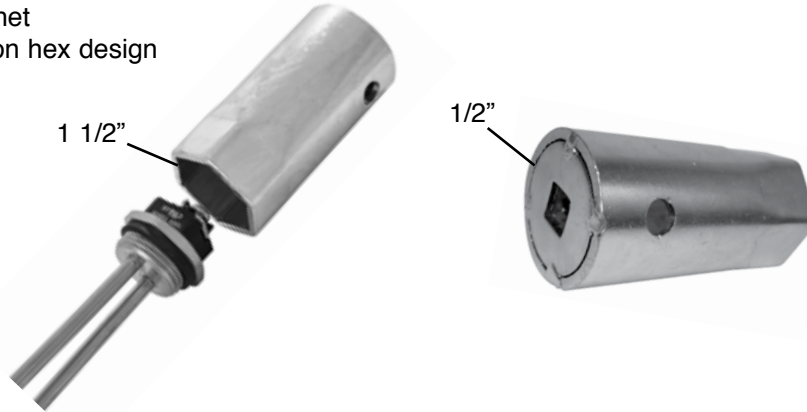

New Design Heavy-Duty Water Heater Element Wrench

- 1 1/2" socket size
- Now use 1/2" ratchet
- Use pipe wrench on hex design

PART NUMBER
4946

Radiator Air Vent Wrench 3-Way

PART NUMBER
4947

Radiator Spud Wrench

PART NUMBER
4558

Sprinkler Nipple Extractor

- For plastic risers
- Not for Brass
- Irrigation

PART NUMBER
4498

Putty Knives

- High carbon cutlery steel
- Highly polished

PART NUMBER	BLADE
4116	Flexible
4117	Stiff