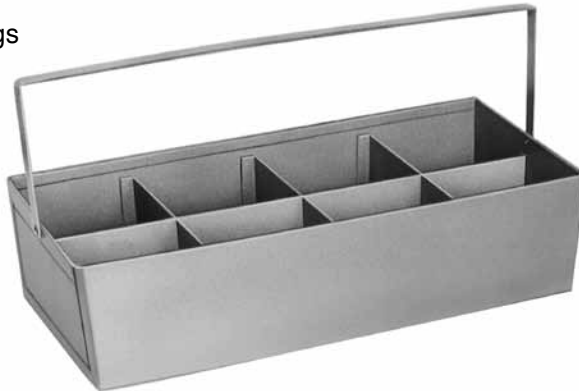

Nipple Boxes

- Holds CL thru 6" nipples
- Fold away handle
- Epoxy coated steel
- Light weight yet strong

PART NUMBER	SIZE	HOLDS
3080	1/2"	77
3081	3/4"	66
3082	1"	50
3083 *	1-1/4"	40
3084	1-1/2"	30
3085	2"	27

Fitting Tote Tray

- Excellent for copper fittings
- 18 Gauge
- 20" x 10" x 5"
- Fold away handle
- Epoxy coated steel

PART NUMBER	DESCRIPTION
3088	With 8 dividers
3088-LD	No dividers

1/2" and 3/4" Combo Nipple Box

- Holds both 1/2" and 3/4" nipples
- Holds (39) 1/2" CL thru 6"
- Holds (33) 3/4" CL thru 6"
- Fold away handle
- Epoxy coated steel

PART NUMBER
3091