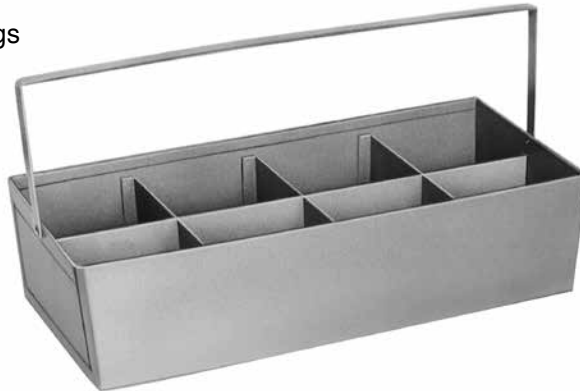

### Nipple Boxes

- Holds CL thru 6" nipples
- Fold away handle
- Epoxy coated steel
- Light weight yet strong

PART NUMBER	SIZE	HOLDS
3080	1/2"	77
3081	3/4"	66
3082	1"	50
3083 *	1-1/4"	40
3084	1-1/2"	30
3085	2"	27

### Fitting Tote Tray

- Excellent for copper fittings
- 18 Gauge
- 20" x 10" x 5"
- Fold away handle
- Epoxy coated steel

PART NUMBER	DESCRIPTION
3088	With 8 dividers
3088-LD	No dividers

### 1/2" and 3/4" Combo Nipple Box

- Holds both 1/2" and 3/4" nipples
- Holds (39) 1/2" CL thru 6"
- Holds (33) 3/4" CL thru 6"
- Fold away handle
- Epoxy coated steel

PART NUMBER
3091