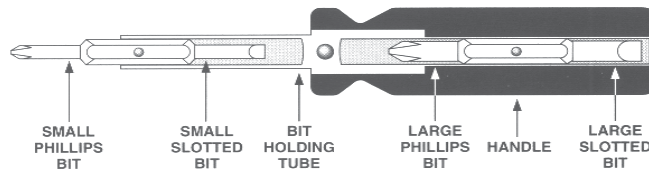

6-in-1 Screwdriver

- 1/4" Hex - 5/16" Hex
- 12 Pack display when ordering a quantity of 12 or more.

4208-D

PART NUMBER	DESCRIPTION
4208	Screwdriver complete
4208-C	Carded screwdriver complete
4208-D	Display box qty. 12