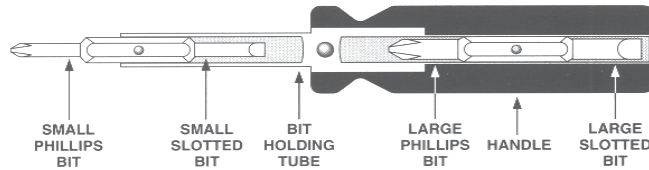

**6-in-1 Screwdriver**

- 1/4" Hex - 5/16" Hex
- 12 Pack display when ordering a quantity of 12 or more.

PART NUMBER	DESCRIPTION
4208	6-in-1 screwdriver 12 pack
4208-C	Carded screwdriver