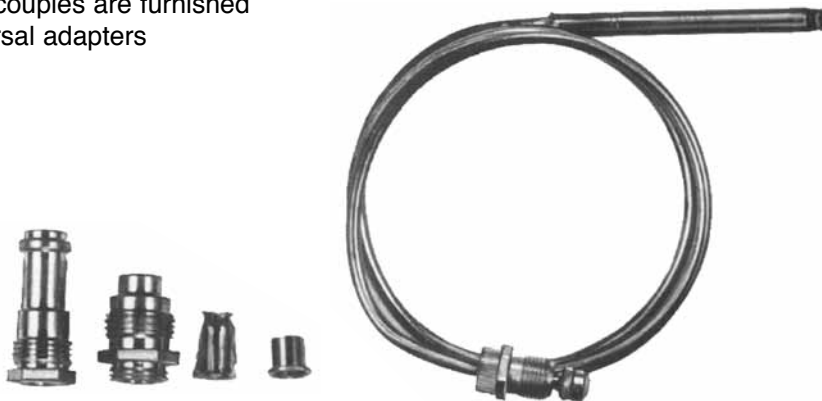

Sillcock Key

Die Cast

PART NUMBER	SIZE
1700	5/16"

Heater Furnace Loglighter Keys

Die Cast

PART NUMBER	SIZE	LENGTH
1705	5/16"	2-1/4"
1706	1/4"	10"
1707	5/16"	10"

Water Heater Earthquake Strap

Fits up to 50 gal. water heater

PART NUMBER
1725

4-Way Key

- Fits stopcocks, sillcocks and valves
- Sizes are 1/4" to 9/32" and 5/16" to 11/32"
- Die Cast
- Key chain loop

PART NUMBER
1701

Copper Thermocouples

All thermocouples are furnished with universal adapters

PART NUMBER	LENGTH
9500	18"
9501	24"
9502	30"
9503	36"
9504	48"