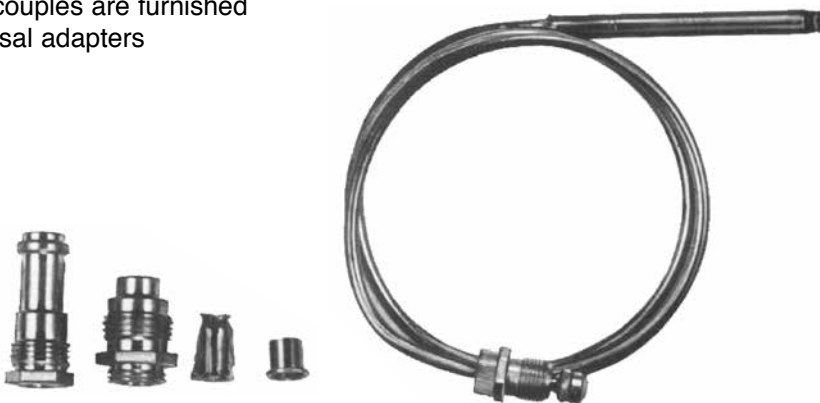

Sillcock Key

Die Cast

PART NUMBER	SIZE
1700	5/16"

Heater Furnace Loglighter Keys

Die Cast

PART NUMBER	SIZE	LENGTH
1705	5/16"	2-1/4"
1706	1/4"	10"
1707	5/16"	10"

4-Way Key

- Fits stopcocks, sillcocks and valves
- Sizes are 1/4" to 9/32" and 5/16" to 11/32"
- Die Cast
- Key chain loop

PART NUMBER
1701

Copper Thermocouples

All thermocouples are furnished with universal adapters

PART NUMBER	LENGTH
9500	18"
9501	24"
9502	30"
9503	36"
9504	48"