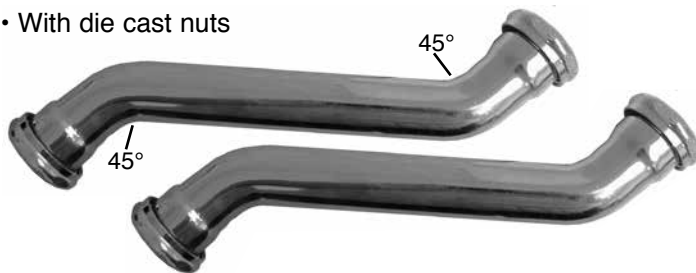

Extension Tubes - Threaded Both Ends

- Rough and Chrome

| PART NUMBER | LENGTH | DIAMETER | FINISH | GAUGE |
|-------------|--------|----------|--------|-------|
| 34448 | 6" | 1-1/4" | Chrome | 20 |
| 34450 | 8" | | | |
| 34452 | 12" | | | |
| 34458 | 12" | 1-1/4" | Rough | 20 |
| 34460 | 6" | 1-1/4" | Chrome | 17 |
| 34462 | 8" | | | |
| 34464 | 12" | | | |
| 34468 | 6" | 1-1/2" | Chrome | 20 |
| 34470 | 8" | | | |
| 34472 | 12" | | | |
| 34476 | 8" | 1-1/2" | Rough | 20 |
| 34478 | 12" | | | |
| 34480 | 12" | 1-1/2" | Chrome | 17 |
| 34482 | 12" | 1-1/2" | Rough | 17 |

6" 80 pieces per case
 8" 60 pieces per case
 12" 50 pieces per case

Repair Couplings & Ells

- Chrome - With CP die cast nuts

25 pieces per case

| PART NUMBER | DESCRIPTION | SIZE |
|-------------|-------------|-------|
| 34518 | Straight | 1-1/4 |
| 34520 | 90° | |
| 34522 | 45° | |
| 34524 | Straight | 1-1/2 |
| 34526 | 90° | |
| 34528 | 45° | |

Double Offset 12"

- With die cast nuts

24 pieces per case

| PART NUMBER | LENGTH | GAUGE | FINISH |
|-------------|--------|-------|--------|
| 34530 | 1-1/4" | 20 | Chrome |
| 34532 | 1-1/2" | | Chrome |