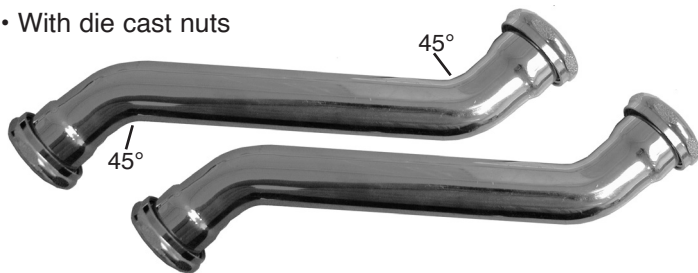

Extension Tubes - Threaded Both Ends

- Rough and Chrome

PART NUMBER	LENGTH	DIAMETER	FINISH	GAUGE
34450	8"	1-1/4"	Chrome	20
34452	12"			
34460	6"	1-1/4"	Chrome	17
34462	8"			
34464	12"	1-1/2"	Chrome	20
34468	6"			
34472	12"	1-1/2"	Rough	20
34476	8"			
34478	12"	1-1/2"	Chrome	17
34480	12"		Rough	
34482	12"			

6" 80 pieces per case
 8" 60 pieces per case
 12" 50 pieces per case

Repair Couplings & Ells

- Chrome - With CP die cast nuts

25 pieces per case

PART NUMBER	GAUGE	DESCRIPTION	SIZE
34518	20	Straight	1-1/4
34520	17	90°	
34522	20	45°	1-1/2
34524	20	Straight	
34526	20	90°	
34528	20	45°	

Double Offset 12"

- With die cast nuts

24 pieces per case

PART NUMBER	LENGTH	GAUGE	FINISH
34530	1-1/4"	20	Chrome
34532	1-1/2"		Chrome