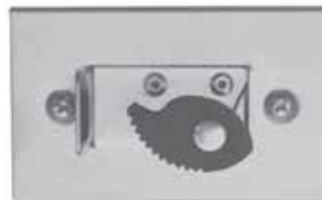

Rubber Washing Machine Inlet Hose

- 3/4" female x 3/4" female hose thread
- Braided and reinforced

PART NUMBER	LENGTH
464	4'
465	5'
466	6'
468	8'

Rubber Washing Machine Inlet Hose w/ 90 Degree Elbow

- 3/4" female x 3/4" female hose thread
- Braided and reinforced

PART NUMBER	LENGTH
474	4'
475	5'
476	6'
478	8'

Rubber Hook Drain Hose

- Flanged end for multiple sizes
- Fits 3/4" – 7/8" – 1" outlets

PART NUMBER	LENGTH
485	5'
486	6'

Rubber Utility Hose

- "Y" MIXER HOSE
- 3/4" female hose thread

PART NUMBER
481

Rubber Mop Sink Hose

- 3/4" female hose thread
- 36" braided hose (shortened photo)

Hose and Bracket sold separately

PART NUMBER
489

Wall Bracket for Mop Sink Hose

- With mounting screws

PART NUMBER
488