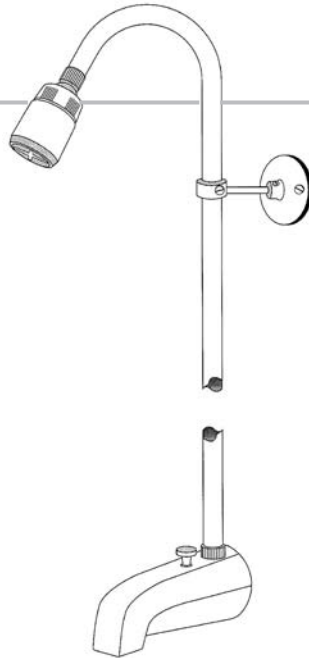

**Add-A-Shower:  
Over the Rim**

- Chrome plated die cast spout
- 1/2" IPS

PART NUMBER	DESCRIPTION
2825	Over the rim supplied complete as shown

**Replacement Parts**

2831	Spout ONLY
1246	Wall Bracket
2836-3	3/8" x 60" CP Brass Riser
1189-RF	Shower Head w/Bushing

**Add-A-Shower: Regular Style**

- Chrome plated brass bathcock
- Specifically for 4 leg bathtubs

PART NUMBER	DESCRIPTION
2826	Regular style bathcock 3-3/8" centers supplied complete as shown

**Replacement Parts**

2832	Bathcock ONLY
1247	Wall Bracket w/Rod
2836-3	3/8" x 60" CP Brass Riser
1189-RF	Shower Head w/Bushing
1258	Rod-to-Riser Adapter
2837-C	Cold Stem
2837-H	Hot Stem
2837	Bathcock Seats-Pair
2839	Hot & Cold Handle Set

**Add-A-Shower: Non-Siphon**

- Complies with UPC
- Spout rises above rim of tub

\*Complies with UPC

PART NUMBER	DESCRIPTION
2827*	Non-Siphon bathcock 3-3/8" centers supplied complete as shown

**Replacement Parts**