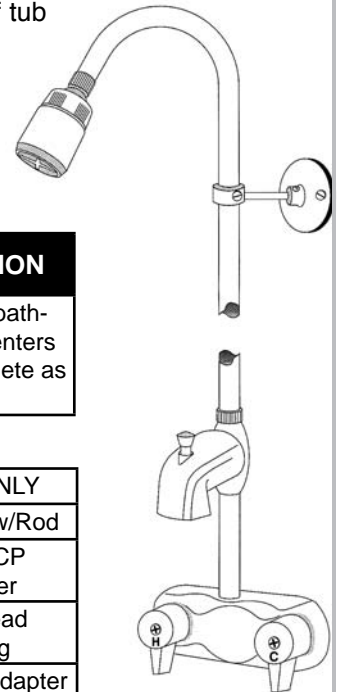

**Add-A-Shower:  
Over the Rim**

- Chrome plated die cast spout
- 1/2" IPS

PART NUMBER	DESCRIPTION
2825	Over the rim supplied complete as shown

**Replacement Parts**

2831	Spout ONLY
1246	Wall Bracket
2836-3	3/8" x 60" CP Brass Riser
1189-RF	Shower Head w/Bushing

**Add-A-Shower: Regular Style**

- Chrome plated brass bathcock
- Specifically for 4 leg bathtubs

PART NUMBER	DESCRIPTION
2826	Regular style bathcock 3-3/8" centers supplied complete as shown

**Replacement Parts**

2832	Bathcock ONLY
1247	Wall Bracket w/Rod
2836-3	3/8" x 60" CP Brass Riser
1189-RF	Shower Head w/Bushing
1258	Rod-to-Riser Adapter
2837-C	Cold Stem
2837-H	Hot Stem
2837	Bathcock Seats-Pair
2839	Hot & Cold Handle Set

**Add-A-Shower: Non-Siphon**

- Complies with UPC
- Spout rises above rim of tub

\*Complies with UPC

PART NUMBER	DESCRIPTION
2827*	Non-Siphon bathcock 3-3/8" centers supplied complete as shown

**Replacement Parts**