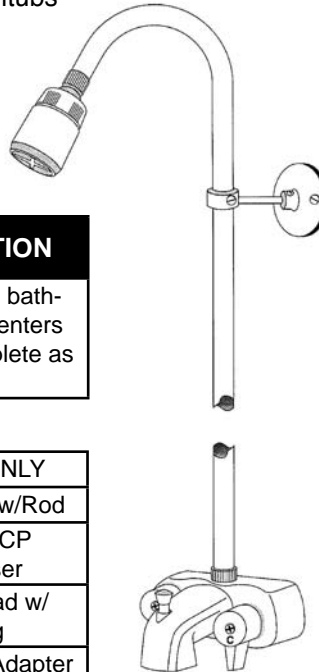

**Add-A-Shower:  
Over the Rim**

- Chrome plated die cast spout
- 1/2" IPS

PART NUMBER	DESCRIPTION
2825	Over the rim supplied complete as shown

**Replacement Parts**

2831	Spout ONLY
1246	Wall Bracket
2836-3	3/8" x 60" CP Brass Riser
1189-RF	Shower Head w/Bushing

**Add-A-Shower: Regular Style**

- Chrome plated brass bathcock
- Specifically for 4 leg bathtubs

PART NUMBER	DESCRIPTION
2826	Regular style bathcock 3-3/8" centers supplied complete as shown

**Replacement Parts**

**Add-A-Shower: Non-Siphon**

- Complies with UPC
- Spout rises above rim of tub

\*Complies with UPC

PART NUMBER	DESCRIPTION
2827*	Non-Siphon bathcock 3-3/8" centers supplied complete as shown

**Replacement Parts**