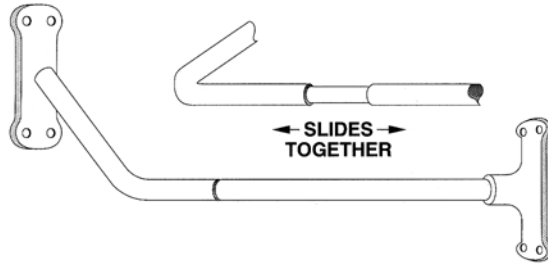

### Straight Shower Rods

- 1" Diameter

PART NUMBER	ROD LENGTH	DESCRIPTION
1260	60"	Polished Aluminum
1261	72"	LESS Flange

### Corner Shower Rods

- 1" Diameter
- Jumbo flanges
- Individually boxed

PART NUMBER	ROD LENGTH	DESCRIPTION
1262	60" x 27"	Polished Aluminum
1263	72" x 27"	
1284	60" x 27"	Chrome Plated Brass
1285	72" x 27"	

### "D" Style Shower Rods

- 1" Diameter
- Round flanges & 36" Ceiling support
- Individually boxed

PART NUMBER	ROD LENGTH	DESCRIPTION
1264	54" x 27"	Polished Aluminum
1265	60" x 27"	
1286	54" x 27"	Chrome Plated Brass
1287	60" x 27"	

### Rectangular Shower Rods

- 1" Diameter
- 1-36" Ceiling support
- 1-10" Wall support
- Round flanges
- Individually boxed

PART NUMBER	ROD LENGTH	DESCRIPTION
1271	48" x 27"	Polished Aluminum
1272	54" x 27"	
1289	54" x 27"	Chrome Plated Brass