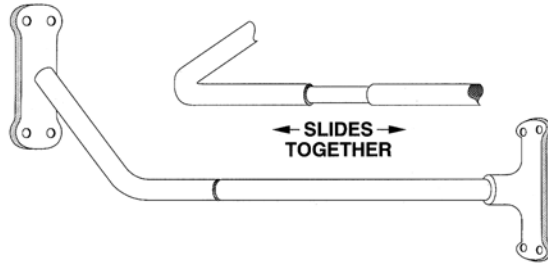

Straight Shower Rods

- 1" Diameter

PART NUMBER	ROD LENGTH	DESCRIPTION
1260	60"	Polished Aluminum LESS Flange
1261	72"	
1282	60"	CP Brass WITH Flange
1283	72"	

Corner Shower Rods

- 1" Diameter
- Jumbo flanges
- Individually boxed

PART NUMBER	ROD LENGTH	DESCRIPTION
1262	60" x 27"	Polished Aluminum
1263	72" x 27"	
1284	60" x 27"	Chrome Plated Brass
1285	72" x 27"	

"D" Style Shower Rods

- 1" Diameter
- Round flanges & 36" Ceiling support
- Individually boxed

PART NUMBER	ROD LENGTH	DESCRIPTION
1264	54" x 27"	Polished Aluminum
1265	60" x 27"	
1286	54" x 27"	Chrome Plated Brass
1287	60" x 27"	

Rectangular Shower Rods

- 1" Diameter
- 1-36" Ceiling support
- 1-10" Wall support
- Round flanges
- Individually boxed

PART NUMBER	ROD LENGTH	DESCRIPTION
1271	48" x 27"	Polished Aluminum
1272	54" x 27"	
1289	54" x 27"	Chrome Plated Brass