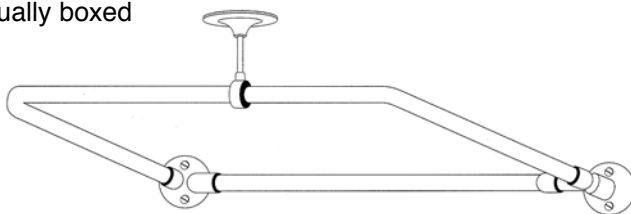

Straight Shower Rods

- 1" Diameter

PART NUMBER	ROD LENGTH	DESCRIPTION
1260	60"	Polished Aluminum LESS Flange
1261	72"	
1282	60"	CP Brass WITH Flange
1283	72"	

Corner Shower Rods

- 1" Diameter
- Jumbo flanges
- Individually boxed

PART NUMBER	ROD LENGTH	DESCRIPTION
1262	60" x 27"	Polished Aluminum
1263	72" x 27"	
1284	60" x 27"	Chrome Plated Brass
1285	72" x 27"	

"D" Style Shower Rods

- 1" Diameter
- Round flanges & 36" Ceiling support
- Individually boxed

PART NUMBER	ROD LENGTH	DESCRIPTION
1264	54" x 27"	Polished Aluminum
1265	60" x 27"	
1286	54" x 27"	Chrome Plated Brass
1287	60" x 27"	

Rectangular Shower Rods

- 1" Diameter
- 1-36" Ceiling support
- 1-10" Wall support
- Round flanges
- Individually boxed

PART NUMBER	ROD LENGTH	DESCRIPTION
1271	48" x 27"	Polished Aluminum
1272	54" x 27"	
1289	54" x 27"	Chrome Plated Brass