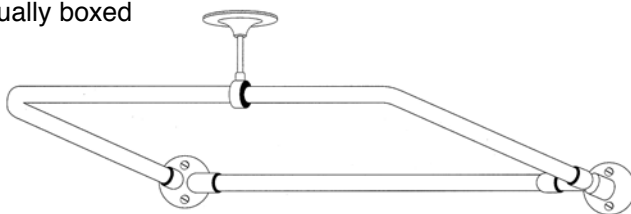

### Straight Shower Rods

- 1" Diameter

PART NUMBER	ROD LENGTH	DESCRIPTION
1260	60"	Polished Aluminum
1261	72"	LESS Flange

### Corner Shower Rods

- 1" Diameter
- Jumbo flanges
- Individually boxed

PART NUMBER	ROD LENGTH	DESCRIPTION
1262	60" x 27"	Polished Aluminum
1263	72" x 27"	
1284	60" x 27"	Chrome Plated Brass
1285	72" x 27"	

### "D" Style Shower Rods

- 1" Diameter
- Round flanges & 36" Ceiling support
- Individually boxed

PART NUMBER	ROD LENGTH	DESCRIPTION
1264	54" x 27"	Polished Aluminum
1265	60" x 27"	
1286	54" x 27"	Chrome Plated Brass
1287	60" x 27"	