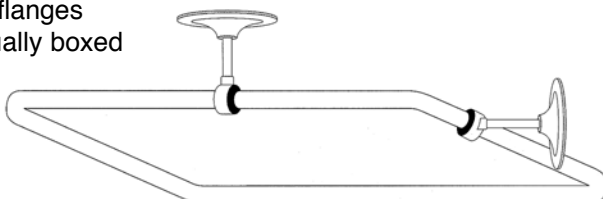

Straight Shower Rods

- 1" Diameter

PART NUMBER	ROD LENGTH	DESCRIPTION
1260	60"	Polished Aluminum LESS Flange
1261	72"	
1282	60"	CP Brass WITH Flange
1283	72"	

Corner Shower Rods

- 1" Diameter
- Jumbo flanges
- Individually boxed

PART NUMBER	ROD LENGTH	DESCRIPTION
1262	60" x 27"	Polished Aluminum
1263	72" x 27"	
1284	60" x 27"	Chrome Plated Brass
1285	72" x 27"	

"D" Style Shower Rods

- 1" Diameter
- Round flanges & 36" Ceiling support
- Individually boxed

PART NUMBER	ROD LENGTH	DESCRIPTION
1264	54" x 27"	Polished Aluminum
1265	60" x 27"	
1286	54" x 27"	Chrome Plated Brass
1287	60" x 27"	

Rectangular Shower Rods

- 1" Diameter
- 1-36" Ceiling support
- 1-10" Wall support
- Round flanges
- Individually boxed

PART NUMBER	ROD LENGTH	DESCRIPTION
1271	48" x 27"	Polished Aluminum
1272	54" x 27"	
1289	54" x 27"	Chrome Plated Brass