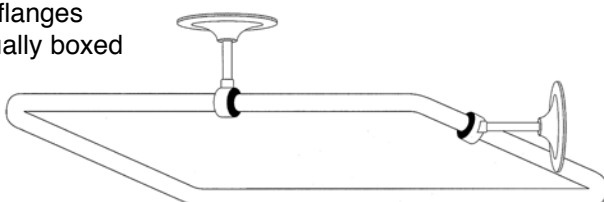

### Straight Shower Rods

- 1" Diameter

PART NUMBER	ROD LENGTH	DESCRIPTION
1260	60"	Polished Aluminum
1261	72"	LESS Flange

### Corner Shower Rods

- 1" Diameter
- Jumbo flanges
- Individually boxed

PART NUMBER	ROD LENGTH	DESCRIPTION
1262	60" x 27"	Polished Aluminum
1263	72" x 27"	
1284	60" x 27"	Chrome Plated Brass
1285	72" x 27"	

### "D" Style Shower Rods

- 1" Diameter
- Round flanges & 36" Ceiling support
- Individually boxed

PART NUMBER	ROD LENGTH	DESCRIPTION
1264	54" x 27"	Polished Aluminum
1265	60" x 27"	
1286	54" x 27"	Chrome Plated Brass
1287	60" x 27"	

### Rectangular Shower Rods

- 1" Diameter
- 1-36" Ceiling support
- 1-10" Wall support
- Round flanges
- Individually boxed

PART NUMBER	ROD LENGTH	DESCRIPTION
1271	48" x 27"	Polished Aluminum
1272	54" x 27"	
1289	54" x 27"	Chrome Plated Brass