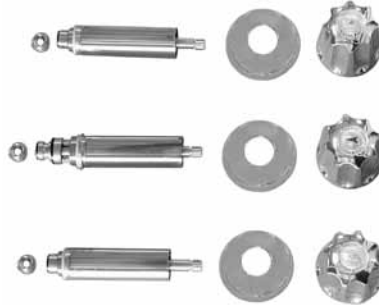

Shower Valve Rebuild Kits

For the most popular brands. These conveniently packed kits contain all parts needed to rebuild shower valves.

Gerber®

- 3 Handle Valve w/ Diverter
- Sold complete as shown
- Seats included
- Parts not sold separately

PART NUMBER	DESCRIPTION
28319	Canopy

Sterling®

- 3 Handle Valve w/ Diverter
- Sold complete as shown
- Seats included
- Parts not sold separately

PART NUMBER
28318

Kohler®

- 2 Handle Valve
- Sold complete as shown
- Seats included
- Parts not sold separately

PART NUMBER
28321

Central Brass®

- 3 Valve Diverter
- Sold complete as shown
- Seats included
- Parts not sold separately

PART NUMBER
28322

NOTE: Please do not confuse PASCO Specialty & Mfg., Inc. with these companies. PASCO is an independent manufacturing distributor of quality plumbing specialty products, which, although may not be manufactured by the original product manufacturer, are precision made.