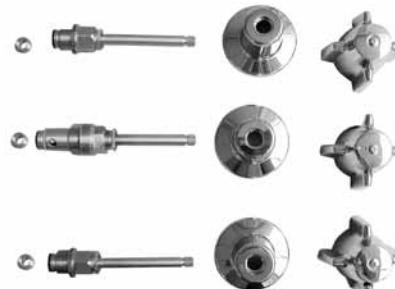

Shower Valve Rebuild Kits

For the most popular brands. These conveniently packed kits contain all parts needed to rebuild shower valves.

Gerber®

- 3 Handle Valve w/ Diverter
- Sold complete as shown
- Seats included
- Parts not sold separately

PART NUMBER	DESCRIPTION
28319	Canopy

Sterling®

- 3 Handle Valve w/ Diverter
- Sold complete as shown
- Seats included
- Parts not sold separately

PART NUMBER
28318

Kohler®

- 2 Handle Valve
- Sold complete as shown
- Seats included
- Parts not sold separately

PART NUMBER
28321

Central Brass®

- 3 Valve Diverter
- Sold complete as shown
- Seats included
- Parts not sold separately

PART NUMBER
28322

NOTE: Please do not confuse PASCO Specialty & Mfg., Inc. with these companies. PASCO is an independent manufacturing distributor of quality plumbing specialty products, which, although may not be manufactured by the original product manufacturer, are precision made.