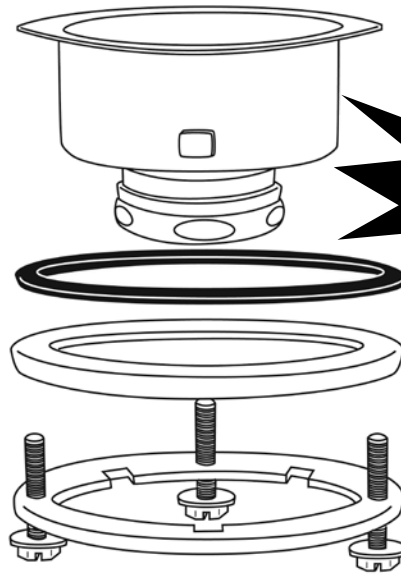

EZ ON Basket Strainer

**Installs in
less than
30 seconds!**

EZ ON Satin Stainless Steel Finish

- 304 stainless steel body
- Polished drain flange
- Stainless steel basket
- Fits sink openings of 3 1/2" to 4"

**PART
NUMBER**
21901

EZ ON - Bright Polished Stainless Steel Finish

- 304 stainless steel body
- All surfaces polished
- Stainless steel basket
- Fits sink openings of 3 1/2" to 4"

**PART
NUMBER**
21907

EZ ON Brushed Nickel Finish

- All surfaces are PVD finish
- Finish will not chip or corrode
- Basket finished to match
- Fits sink openings of 3 1/2" to 4"

**PART
NUMBER**
21905