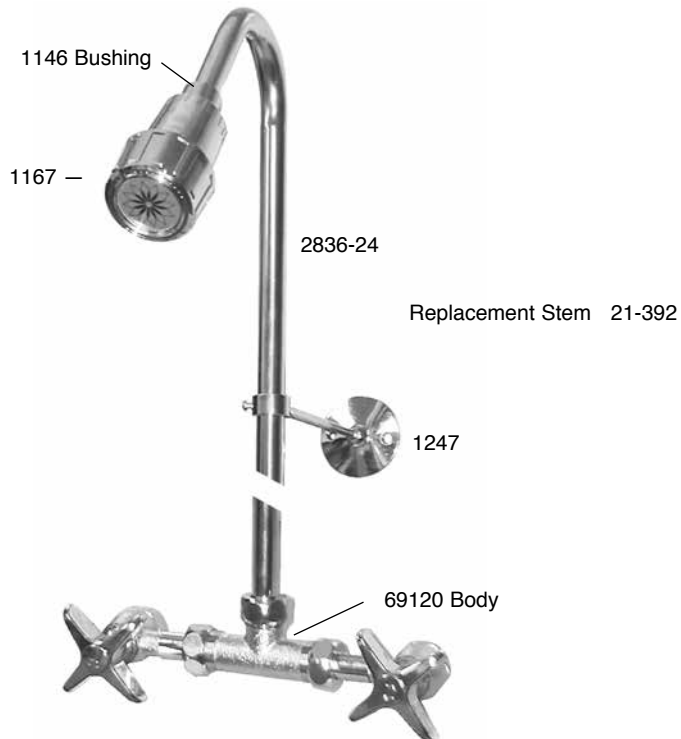

Sink or Laundry Tray Faucet 7-1/2" to 9-1/2" Adjustment

This popular utility faucet can now be wall mounted or deck mounted.

PASCO re-introduces this popular utility faucet which was discontinued by Price Pfister.

- Replaces Price Pfister Beverly laundry tray faucet
- 7-1/2" to 9-1/2" wall adjustment
- Chrome plated brass
- 5-1/2" male hose thread spout
- Inlet bodies screw directly onto 1/2" IPS inlet nipples
- Easily adapts to a wide variety of installations

Replacement Stem 21-392
Handle 21-210C 21-220H

Remove hot side inlet and rotate 90° to change faucet to a deck mount.

***Not For Potable Water**

Part #: 2139
Part #: 862139 - Lead Free Version

**PART NUMBER
69120**

Deck - Patio - Pool - Campground Exposed Shower

- Economical, yet ruggedly constructed for outdoor installations.
- Wall mount
- Chrome Plated Brass
- 7" to 9-1/2" wall adjustment
- Adjustable low flow showerhead
- 6" Adjustable Wall Bracket
- Cross Handles
- 24" Riser
- 1/2" IPS Female Inlets