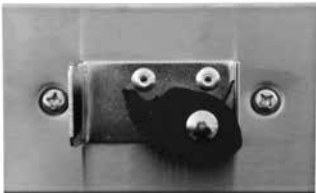

#### Service Sink Faucets - 8" Centers - 8" Spout

- Integral check stems
- 1/2" FPT inlets
- Satin chrome plated brass
- 3/4" Male hose thread on spout
- Chrome plated brass hinged wall support
- 7-1/2" to 8-1/2" Wall centers

#### Service Sink Faucets - 8" Centers - 2-1/2" Spout

Same features as above model, with the exception of no hinged wall support.

- 330 Series Stem
- 33029 - Handle

**\*Not For Potable Water**

**PART NUMBER**  
**33109**

#### Rubber Mop Sink Hose

- 3/4" female hose thread
- 36" braided hose (shortened photo)

Hose and Bracket sold separately

**PART NUMBER**  
**489**

#### Mop Sink Hose Bracket

- Cam action wall bracket to hold hose
- With mounting screws

**PART NUMBER**  
**488**