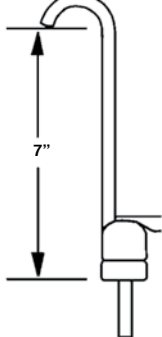

Glass Fillers - 3 Styles

The Original

Tall Spout

Long Reach

- Chrome plated brass
- 1/4" or 3/8" compression connection

Compliant AB 1953

PART NUMBER	DESCRIPTION
2040	Original - 1/4"
2041	Original - 3/8"
2040-TS	Tall Spout - 1/4"
2040-LR	Long Reach - 1/4"

Replacement Parts

PART NUMBER	CONNECTION
2039	3-3/4" Stud Extender
2044	Repair Kit
2040-C	1/4" x 3/8" Tubing Reducing Coupling

Commercial Sink Overflow

- Chrome plated brass
- 1-1/4" x 14" x 18" Tube
- 1-1/4" Satin chrome plated elbow
- Stainless steel overflow strainer & screw

PART NUMBER	DESCRIPTION
33141	Strainer with 1-1/4" ELL
33142	1-1/4" x 14" x 18" brass overflow elbow for slip joint connection
33144	Strainer Only
33147	Complete unit as shown