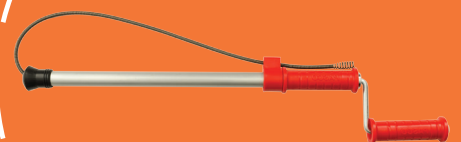

Professional Auger^{set}

Part #
PROAUGSET

3-PIECE PROFESSIONAL
AUGER SET

#PS-6CADH

- 6' Telescoping cable
- 1-1/8" Heavy duty guide tube
- Large handle for easy grip and better feel
- Drop head cable end

#PS-BAG

- Keeps water and waste from dripping on the floor while exiting jobs
- Inside pockets for essential items, handles, and shoulder strap for easy carry
- Holds two augers
- Air holes to help dry

#PS-4TUA

- 4' Telescoping cable
- 1-1/8" Heavy duty guide tube
- Large handle for easy grip and better feel
- Drop head cable end

SMART PLUMBING STARTS HERE!