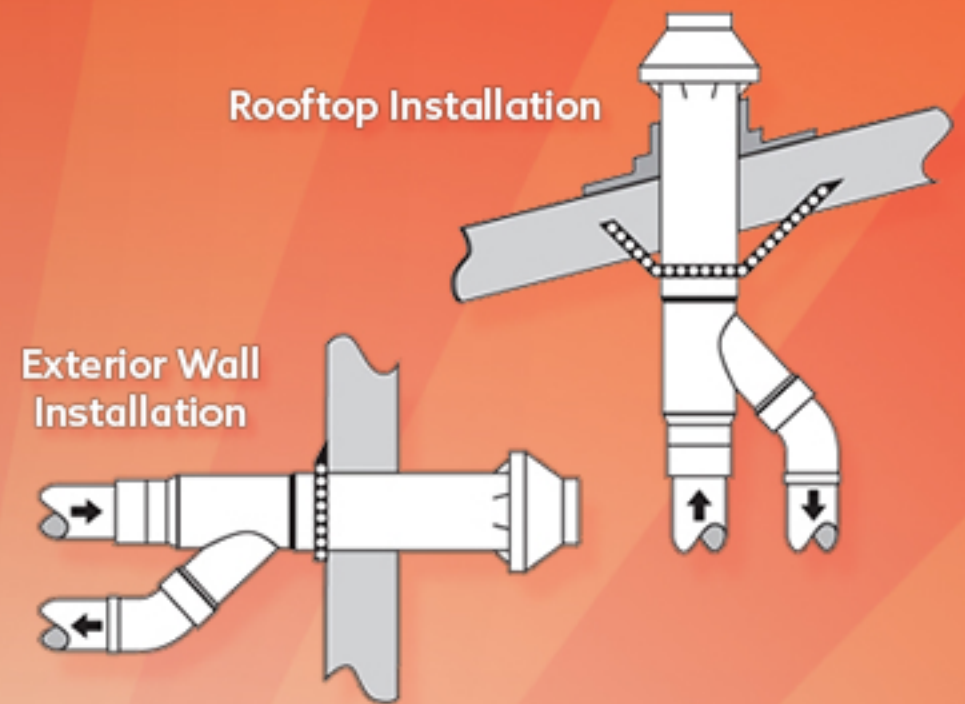

SMART PLUMBING STARTS HERE!

This week we introduce **CONCENTRIC VENT KITS**

- PVC vents simplify installation
- Available in 2" and 3" IPS intake sizes

Flexible Installation

PART #	DESCRIPTION
22152	2"
22153	3"